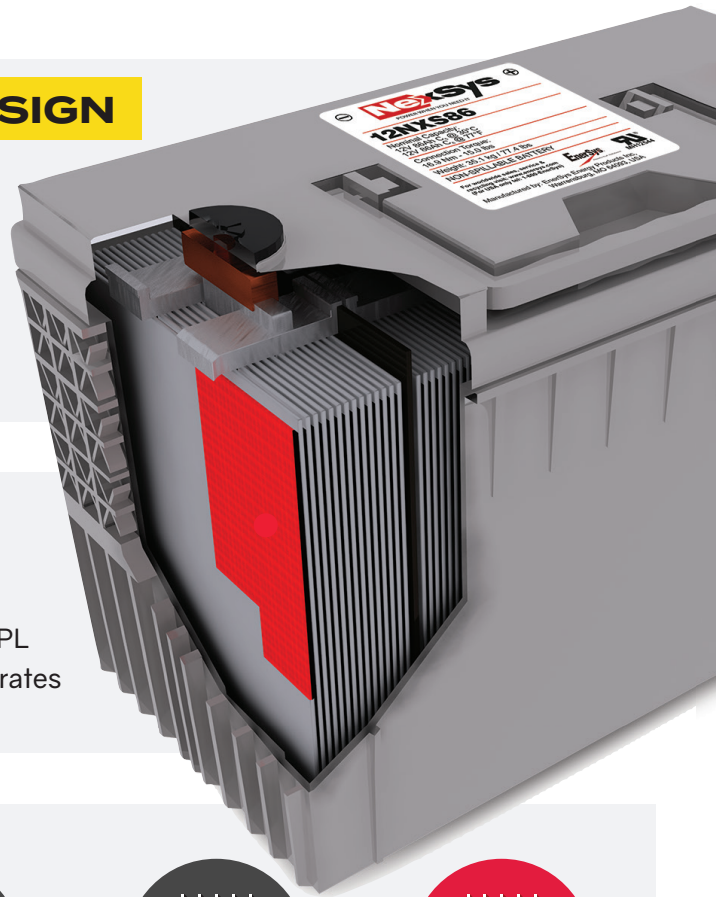

www.johnson-wholesale.com

TORNADO'S TOP SELLING SCRUBBERS

NOW AVAILABLE WITH NEXSYS SEALED BATTERIES!

LITHIUM-LIKE PERFORMANCE WITH THE SAFETY OF SEALED.

- 5x the cycle life of traditional AGM batteries
- An industry-leading* 3 year full replacement warranty (*for sealed batteries)
- Virtually maintenance-free
- Superior storage life – up to 24 months
- Fully charge in less than two hours, opportunity charge any time
- Safe to ship and recycle

NOW AVAILABLE FOR THE FOLLOWING TORNADO SCRUBBER MODELS:

BR 18/11 Brush Assist (99685E)

BD 20/11L Brush Assist (TS120-S45-UE)*

BD 20/11LT Traction Drive (TS120-S53-UE) *

BD 20/21 Stand-On (TS120-S59-UE)

BR 22/14T Traction Drive (99695TE)

BDSO 27/28 Stand-On (99786E)

*Available beginning June 2022

CONTACT YOUR LOCAL TORNADO REPRESENTATIVE FOR MORE INFORMATION TODAY!

THIN PLATE PURE LEAD (TPPL) DESIGN

NexSys® batteries are constructed with pure lead plates. Pure lead plates are extremely thin, so more of them fit into the battery. More plates mean more power – up to 20% more power than the same sized conventional flooded battery. Not only are they fast-charging, but they can be opportunity charged during breaks or whenever convenient.